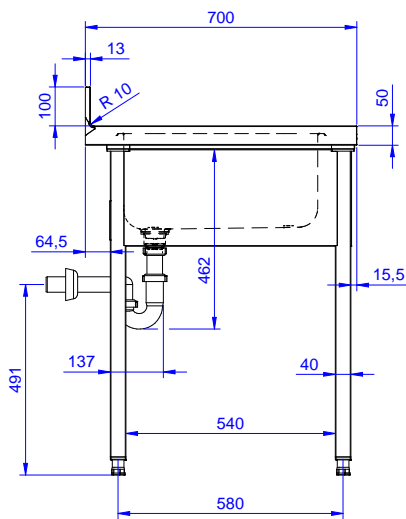

Sink Unit with 1 bowl left
hand drainer 500x500,
1200mm

Short Form Specification

Item No. _____

Worktop in 304 AISI stainless steel with front edge h=50mm. Rear upstand h=100mm. N.1 bowl 500x500mm. Front and side covering panels in stainless steel. Rear panel in stainless steel. Square section legs 40x40mm in stainless steel with adjustable feet.

Optional Accessories

- Lower shelf for 1200mm tables and sinks and for 1800 mm undercounter dishwasher sinks PNC 855145
- Set of 4 wheels (2 with brake) d. 100mm for tables and sinks (total height on wheels= 993 mm) PNC 855150
- 3-sided underframe for 1200mm tables PNC 855152
- Single plastic drain syphon 1,5 " for work tables with bowl PNC 855306
- Elbow operated mixer tap with spout 3/4", single hole PNC 855322
- Elbow operated mixer tap with short spout 3/4", single hole PNC 855323
- Foot operated mixer tap (hot and cold) with spout 3/4" PNC 855328

APPROVAL: _____

Experience the Excellence
www.electroluxprofessional.com

Key Information:

External dimensions, Width:	
132898 (SL12SN)	1200 mm
External dimensions, Depth:	700 mm
External dimensions, Height:	900 mm
Upstand Dimensions, Height:	100 mm
Upstand Dimensions, Depth:	13 mm
Upstand Dimensions, Radius:	R=10
Bowls number	1
Bowl dimensions	500x500xH250
Net weight:	42 kg

Front

Side

D = Drain

Top