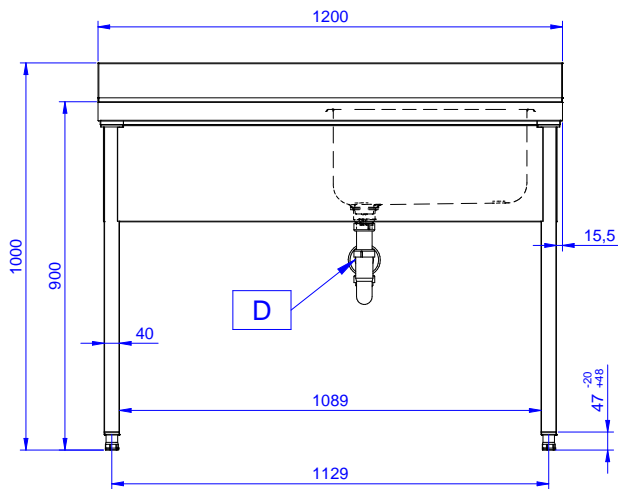

Sink Unit with 1 bowl left
hand drainer 500x500,
1200mm

Short Form Specification

Item No. _____

Worktop in 304 AISI stainless steel with front edge h=50mm. Rear upstand h=100mm. N.1 bowl 500x500mm. Front and side covering panels in stainless steel. Rear panel in stainless steel. Square section legs 40x40mm in stainless steel with adjustable feet.

Optional Accessories

- Lower shelf for 1200mm tables and sinks and for 1800 mm undercounter dishwasher sinks PNC 855145
- Set of 4 wheels (2 with brake) d. 100mm for tables and sinks (total height on wheels= 993 mm) PNC 855150
- 3-sided underframe for 1200mm tables PNC 855152
- Single plastic drain syphon 1,5 " for work tables with bowl PNC 855306
- Elbow operated mixer tap with spout 3/4", single hole PNC 855322
- Elbow operated mixer tap with short spout 3/4", single hole PNC 855323
- Foot operated mixer tap (hot and cold) with spout 3/4" PNC 855328

APPROVAL: _____

Experience the Excellence
www.electroluxprofessional.com

Key Information:

External dimensions, Width:	
132898 (SL12SN)	1200 mm
External dimensions, Depth:	700 mm
External dimensions, Height:	900 mm
Upstand Dimensions, Height:	100 mm
Upstand Dimensions, Depth:	13 mm
Upstand Dimensions, Radius:	R=10
Bowls number	1
Bowl dimensions	500x500xH250
Net weight:	42 kg

Front

Side

D = Drain

Top